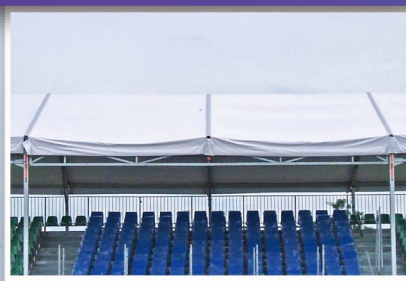

- Combination of hard pressed extruded anodised aluminium 6061/T6 with Truss Frame for extended bay distance
- Large covered area for protection from sun & rain

Truss Frame

High Stand Column with Side Tension Bracing