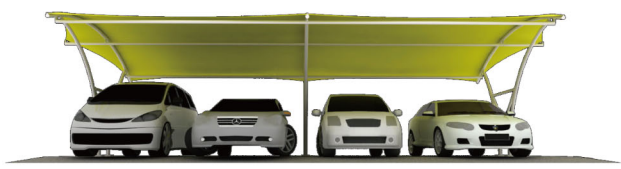

ISO 9001:2008 Accredited Company

TEGUH
The Tent Maker

MODULAR CANTILEVER CAR PORCH

- HIGH QUALITY
- LONG LASTING
- SATISFACTION GUARANTEED

Tensioned Fabric Structure®
**40 years of
manufacturing experience**

**MALAYSIA
TENSIONED FABRIC STRUCTURE SDN. BHD.**
No. 30, Jalan Mawar, Taman P. Ramlee,
Setapak 53000 Kuala Lumpur, Malaysia
Tel: +603-4021 7197 +603-4021 7788
Fax: +603-4022 4346
Email: enquiry@tfssb.com

FRONT VIEW